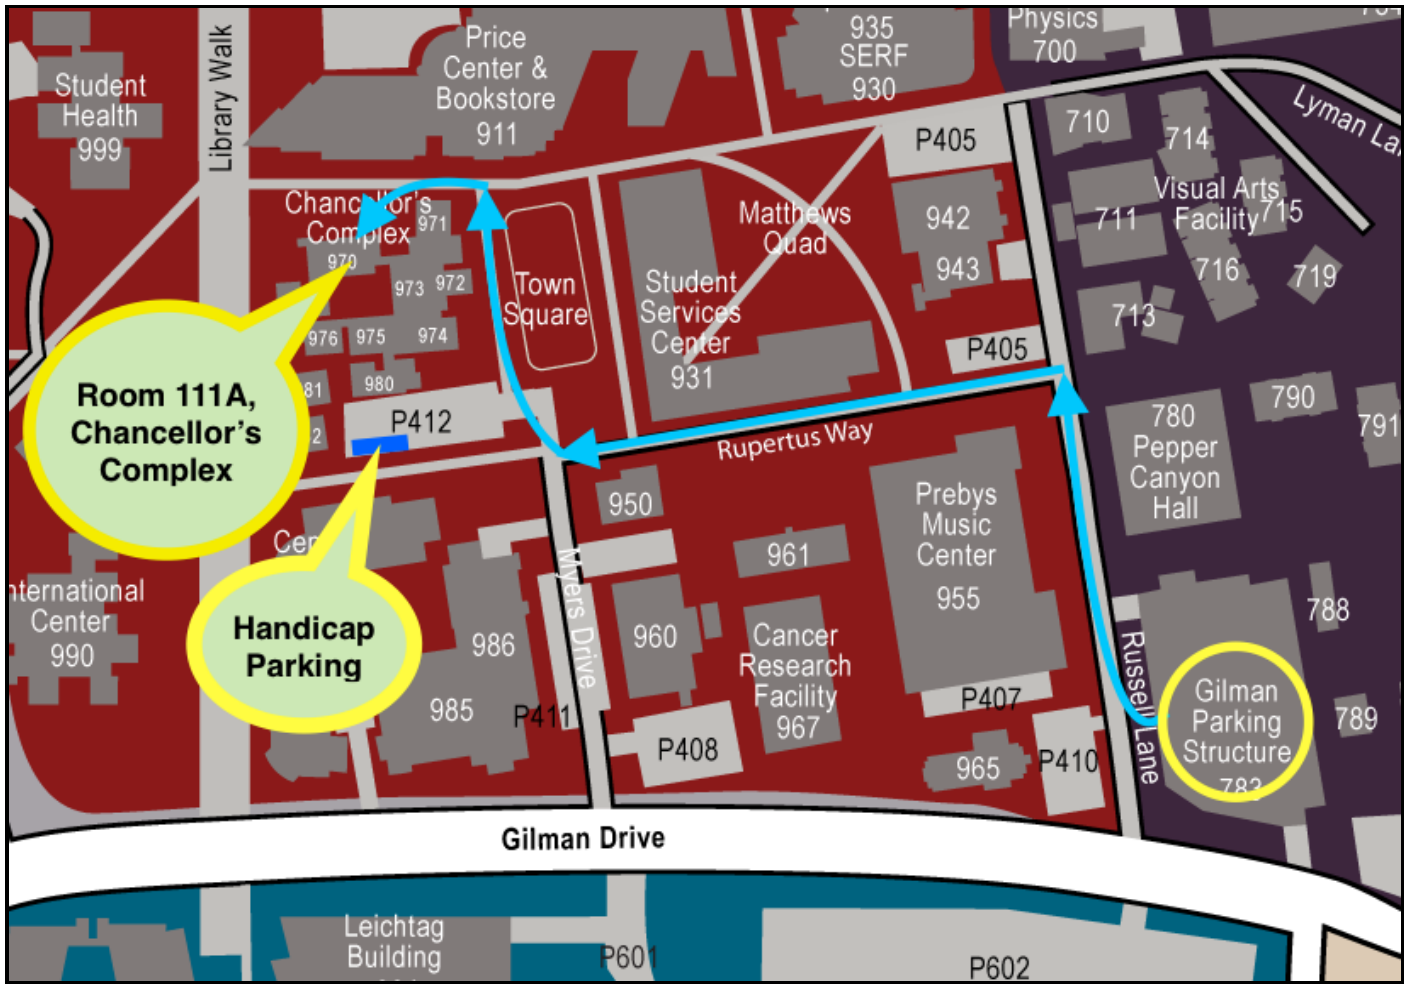

## How to Get to Our Usual Monthly Meeting Room

### Getting to the SDIS Monthly Meeting

During the academic year, the SDIS third-Saturday monthly meeting is usually held on the UCSD campus in Room 111A of the Chancellor's Complex. The two maps below show:

1. How to drive to the Gilman Parking Structure on the UCSD campus. Two different routes/entries into the parking structure are shown: (a) heading north on Villa La Jolla Drive, and (b) heading east on Gilman Drive. **Parking is free on Saturdays.**
2. How to walk from the parking structure to the meeting room.

In addition, **handicap parking** is available close to the meeting room. The location of that handicap parking is shown on the second map.

(Map permissions from UCSD)