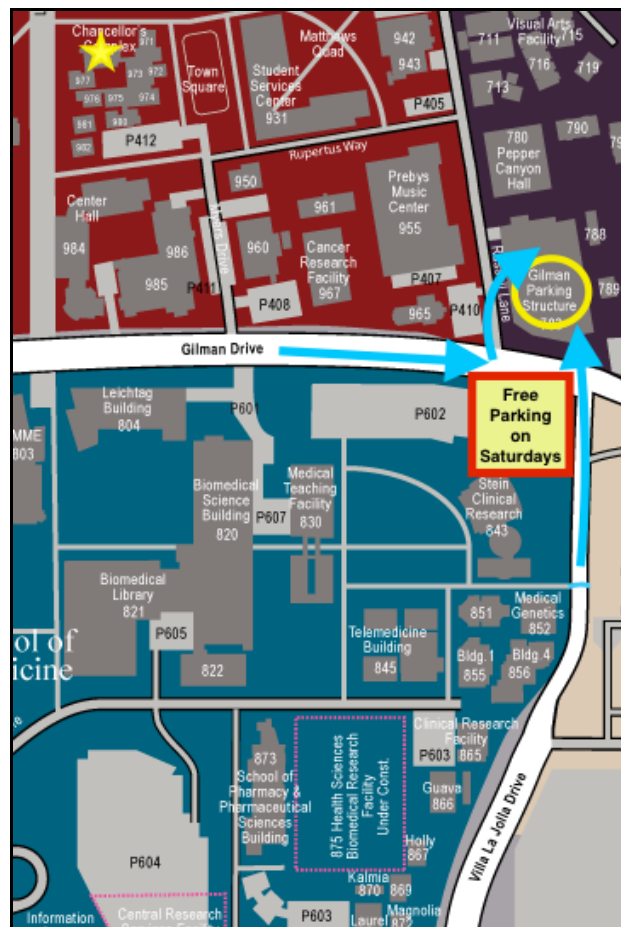

## How to Get to Our Usual Monthly Meeting Room

### Getting to the SDIS Monthly Meeting

During the academic year, the SDIS third-Saturday monthly meeting is usually held on the UCSD campus in Room 111A of the Chancellor's Complex. The two maps below show:

1. How to drive to the Gilman Parking Structure on the UCSD campus. Two different routes/entries into the parking structure are shown: (a) heading north on Villa La Jolla Drive, and (b) heading east on Gilman Drive. **Parking is free on Saturdays.**
2. How to walk from the parking structure to the meeting room.

In addition, **handicap parking** is available close to the meeting room. The location of that handicap parking is shown on the second map.

(Map permissions from UCSD)